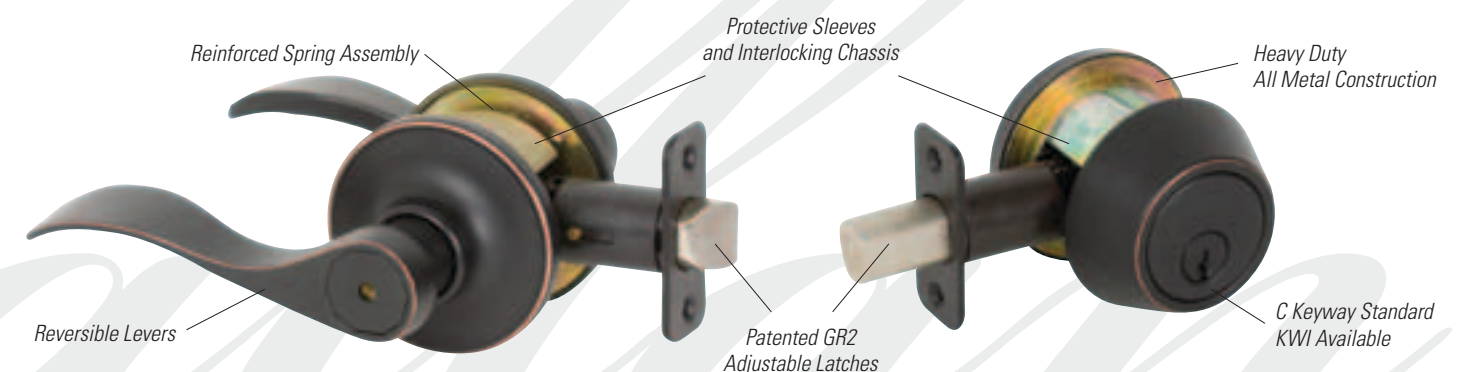

ENHANCED CALLAN® FEATURES